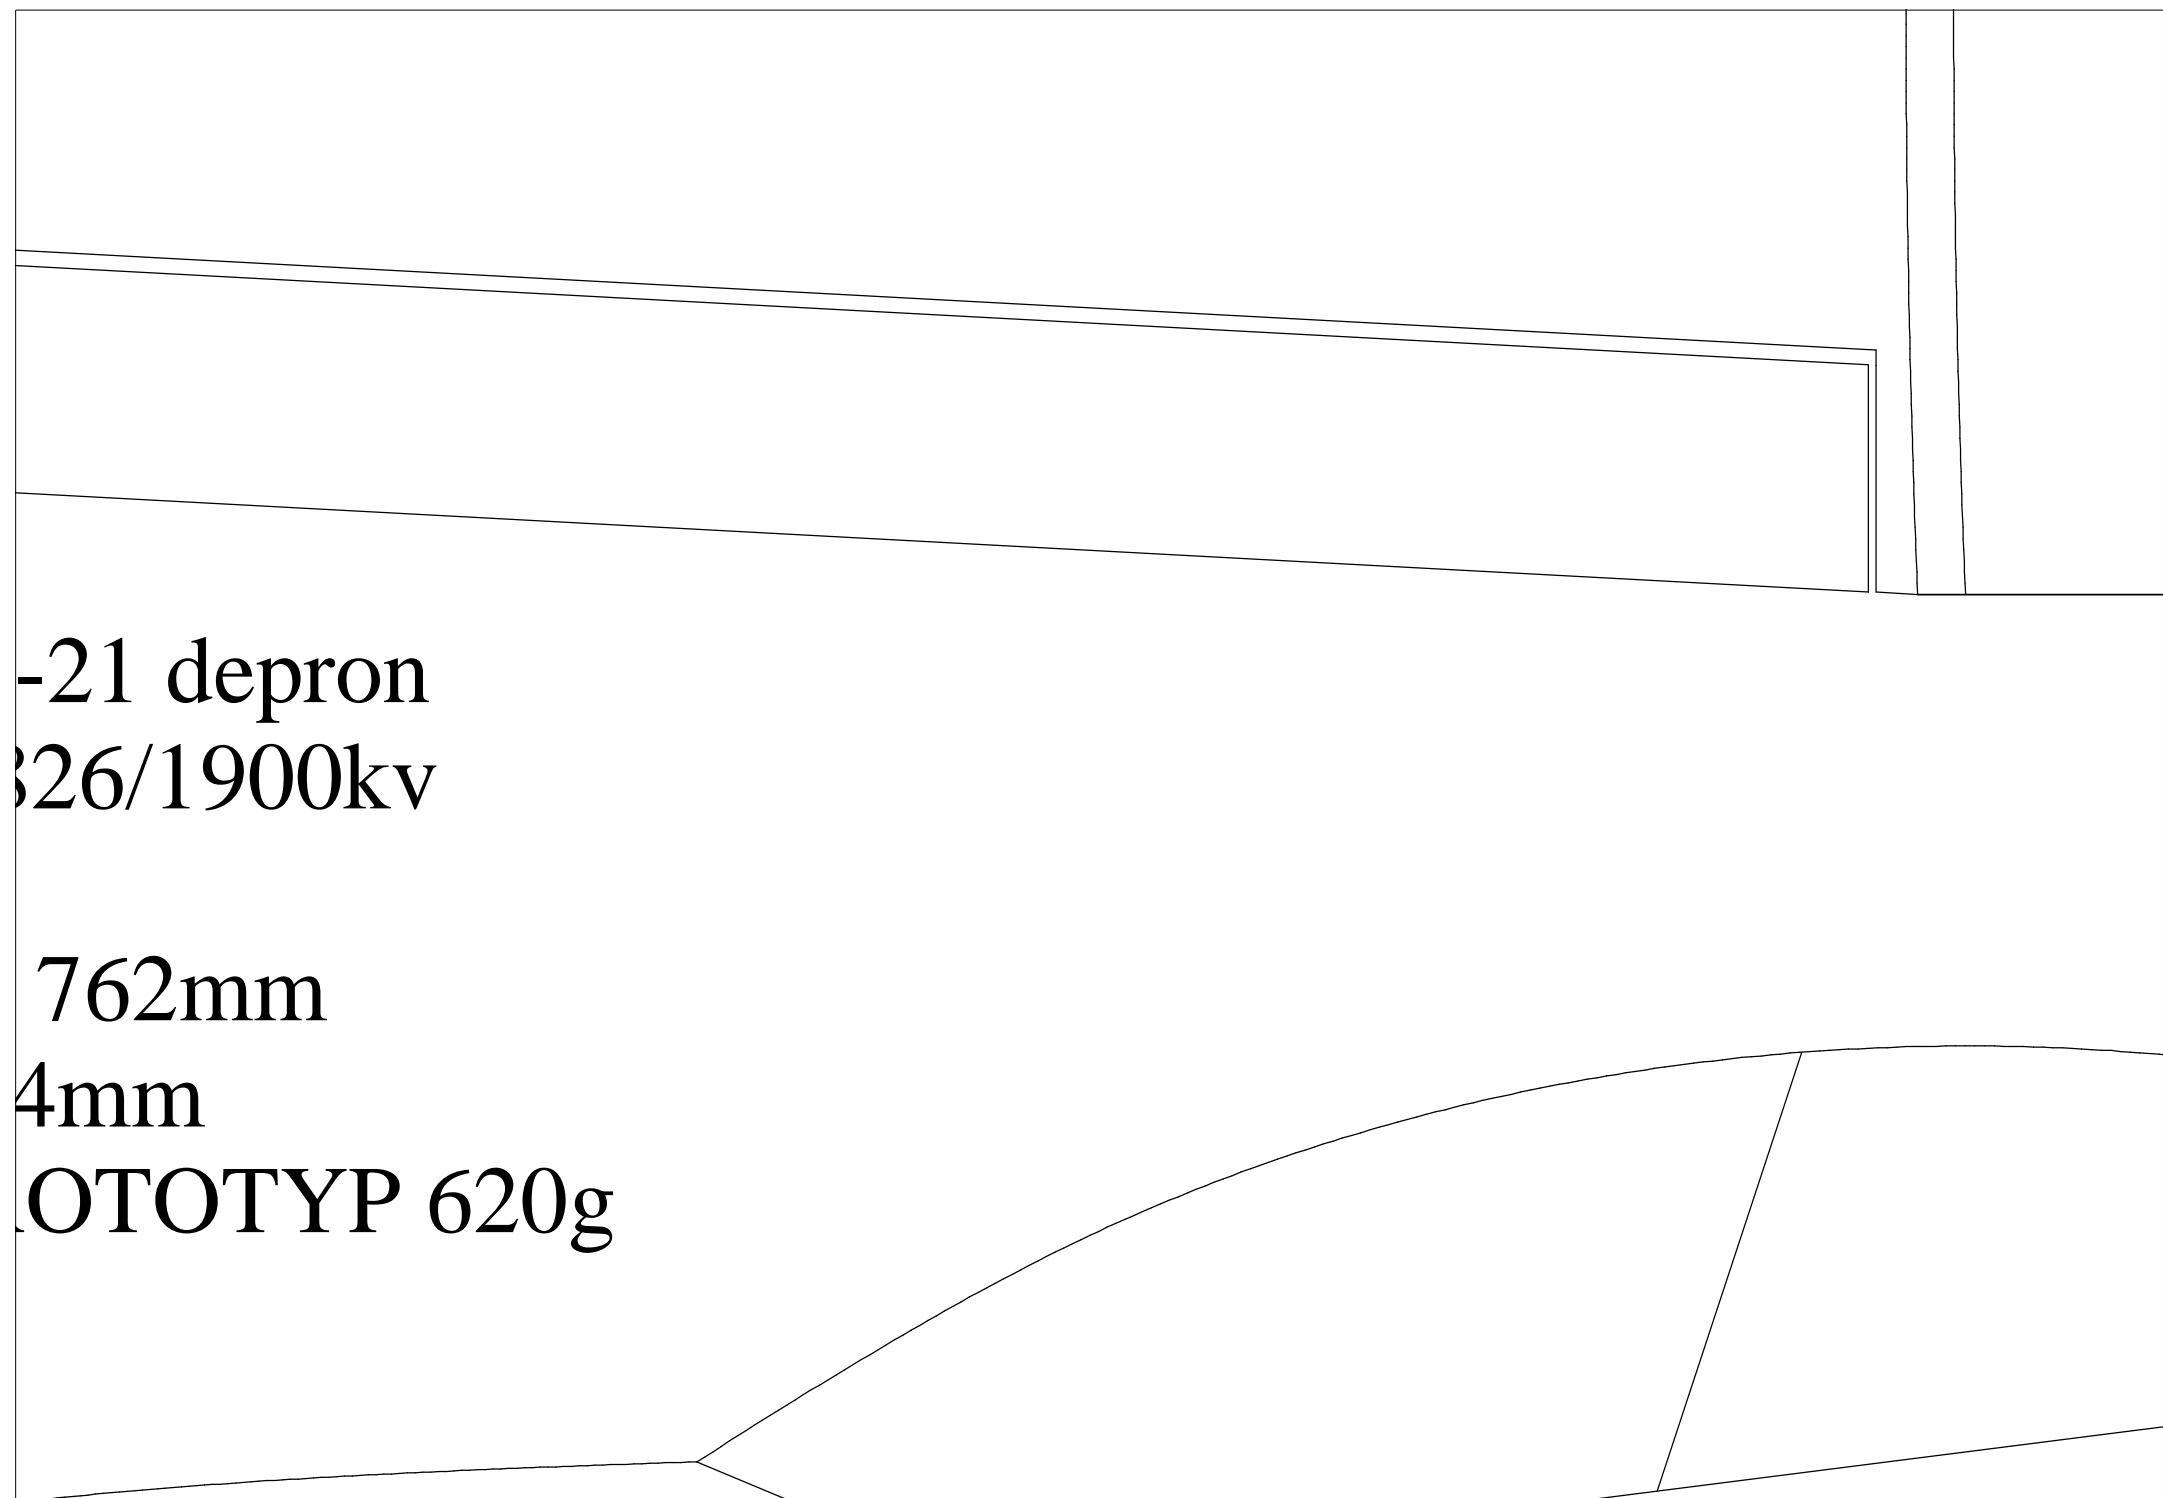

Propeller is offset 2° to the right

PILATUS PC  
TURNIGY 28  
APC 6x5,5 E  
WINGSPAN:  
LENGTH: 79  
WEIGHT: PR

Propeller is offset 1° down

-21 depron

326/1900kv

762mm

4mm

OTOTYP 620g