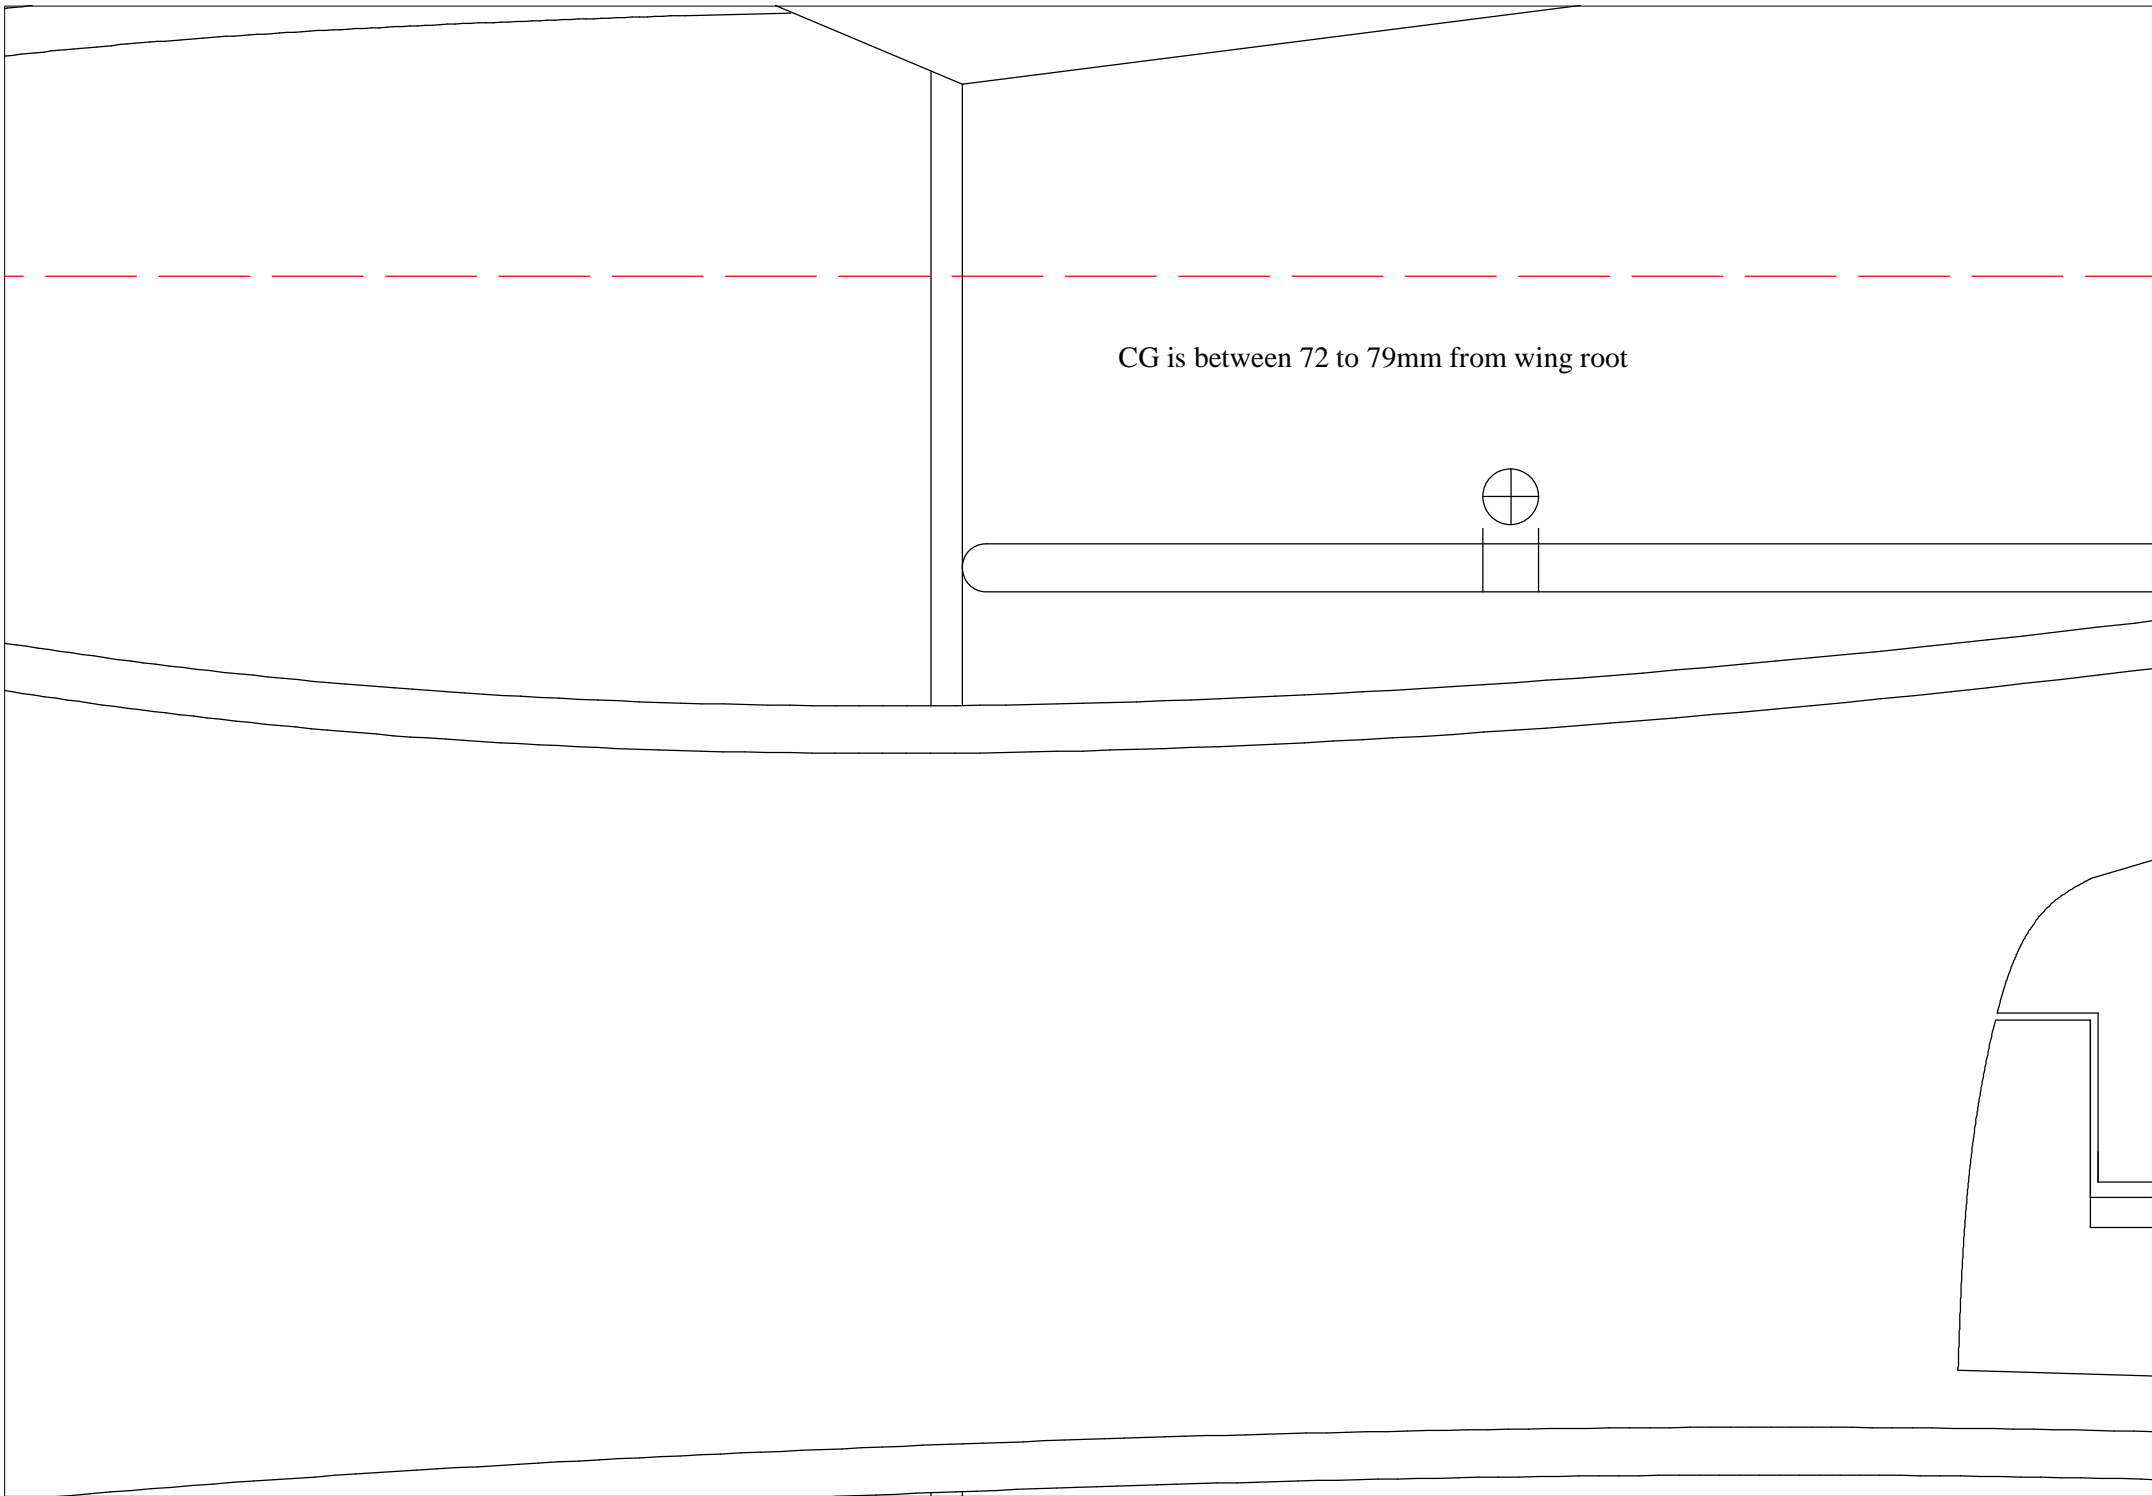

Propeller is offset 2° to the right

PILATUS PC  
TURNIGY 28  
APC 6x5,5 E  
WINGSPAN:  
LENGTH: 79  
WEIGHT: PR

Propeller is offset 1° down

-21 depron

326/1900kv

762mm

4mm

OTOTYP 620g