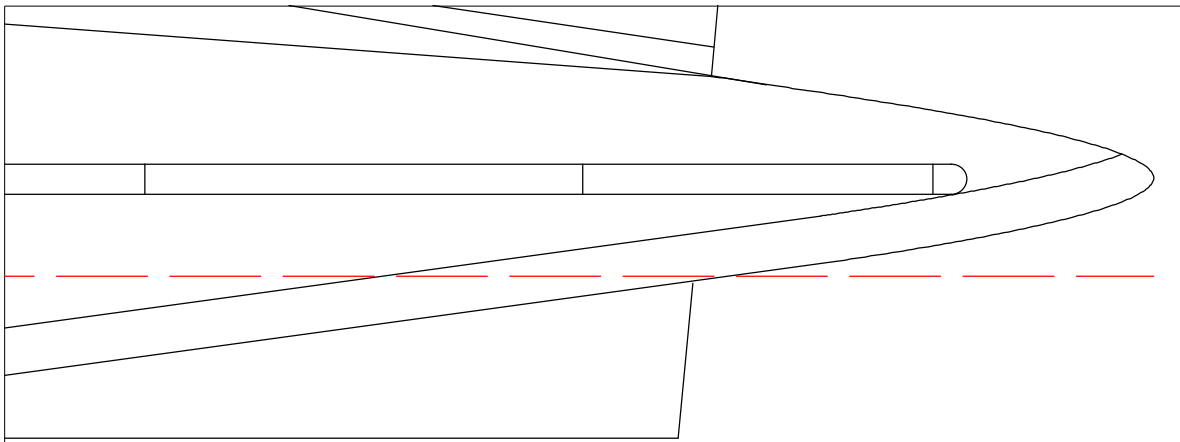

Propeller is offset 2° to the right

PILATUS PC  
TURNIGY 28  
APC 6x5,5 E  
WINGSPAN:  
LENGTH: 79  
WEIGHT: PR

Propeller is offset 1° down

-21 depron

326/1900kv

762mm

4mm

OTOTYP 620g