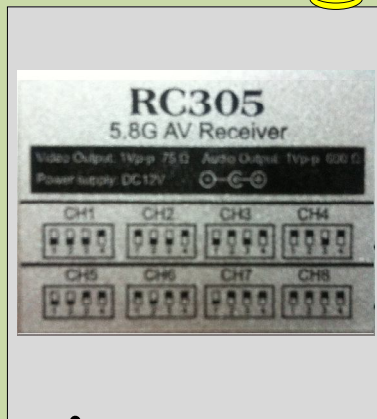

ON KE

1	2	3	4
X	X	X	X

CHANNEL
SELECTED

TX SIDE

CAMERA

9v

ON

	X	X	X
X			
1	2	3	4

CHANNEL
SELECTED

KE

3 AA Batteries in series = 4.5V

RX SIDE

EQUIPMENT:

BEV 5.8g 200mw FPV Wireless AV Tx & Rx Set

http://www.hobbyking.com/hobbyking/store/uh_viewItem.asp?idProduct=15295

Or: <http://www.bevrc.com/bev-58g-200mw-pulg-and-play-system-specially-designed-for-fpv-p-18.html>