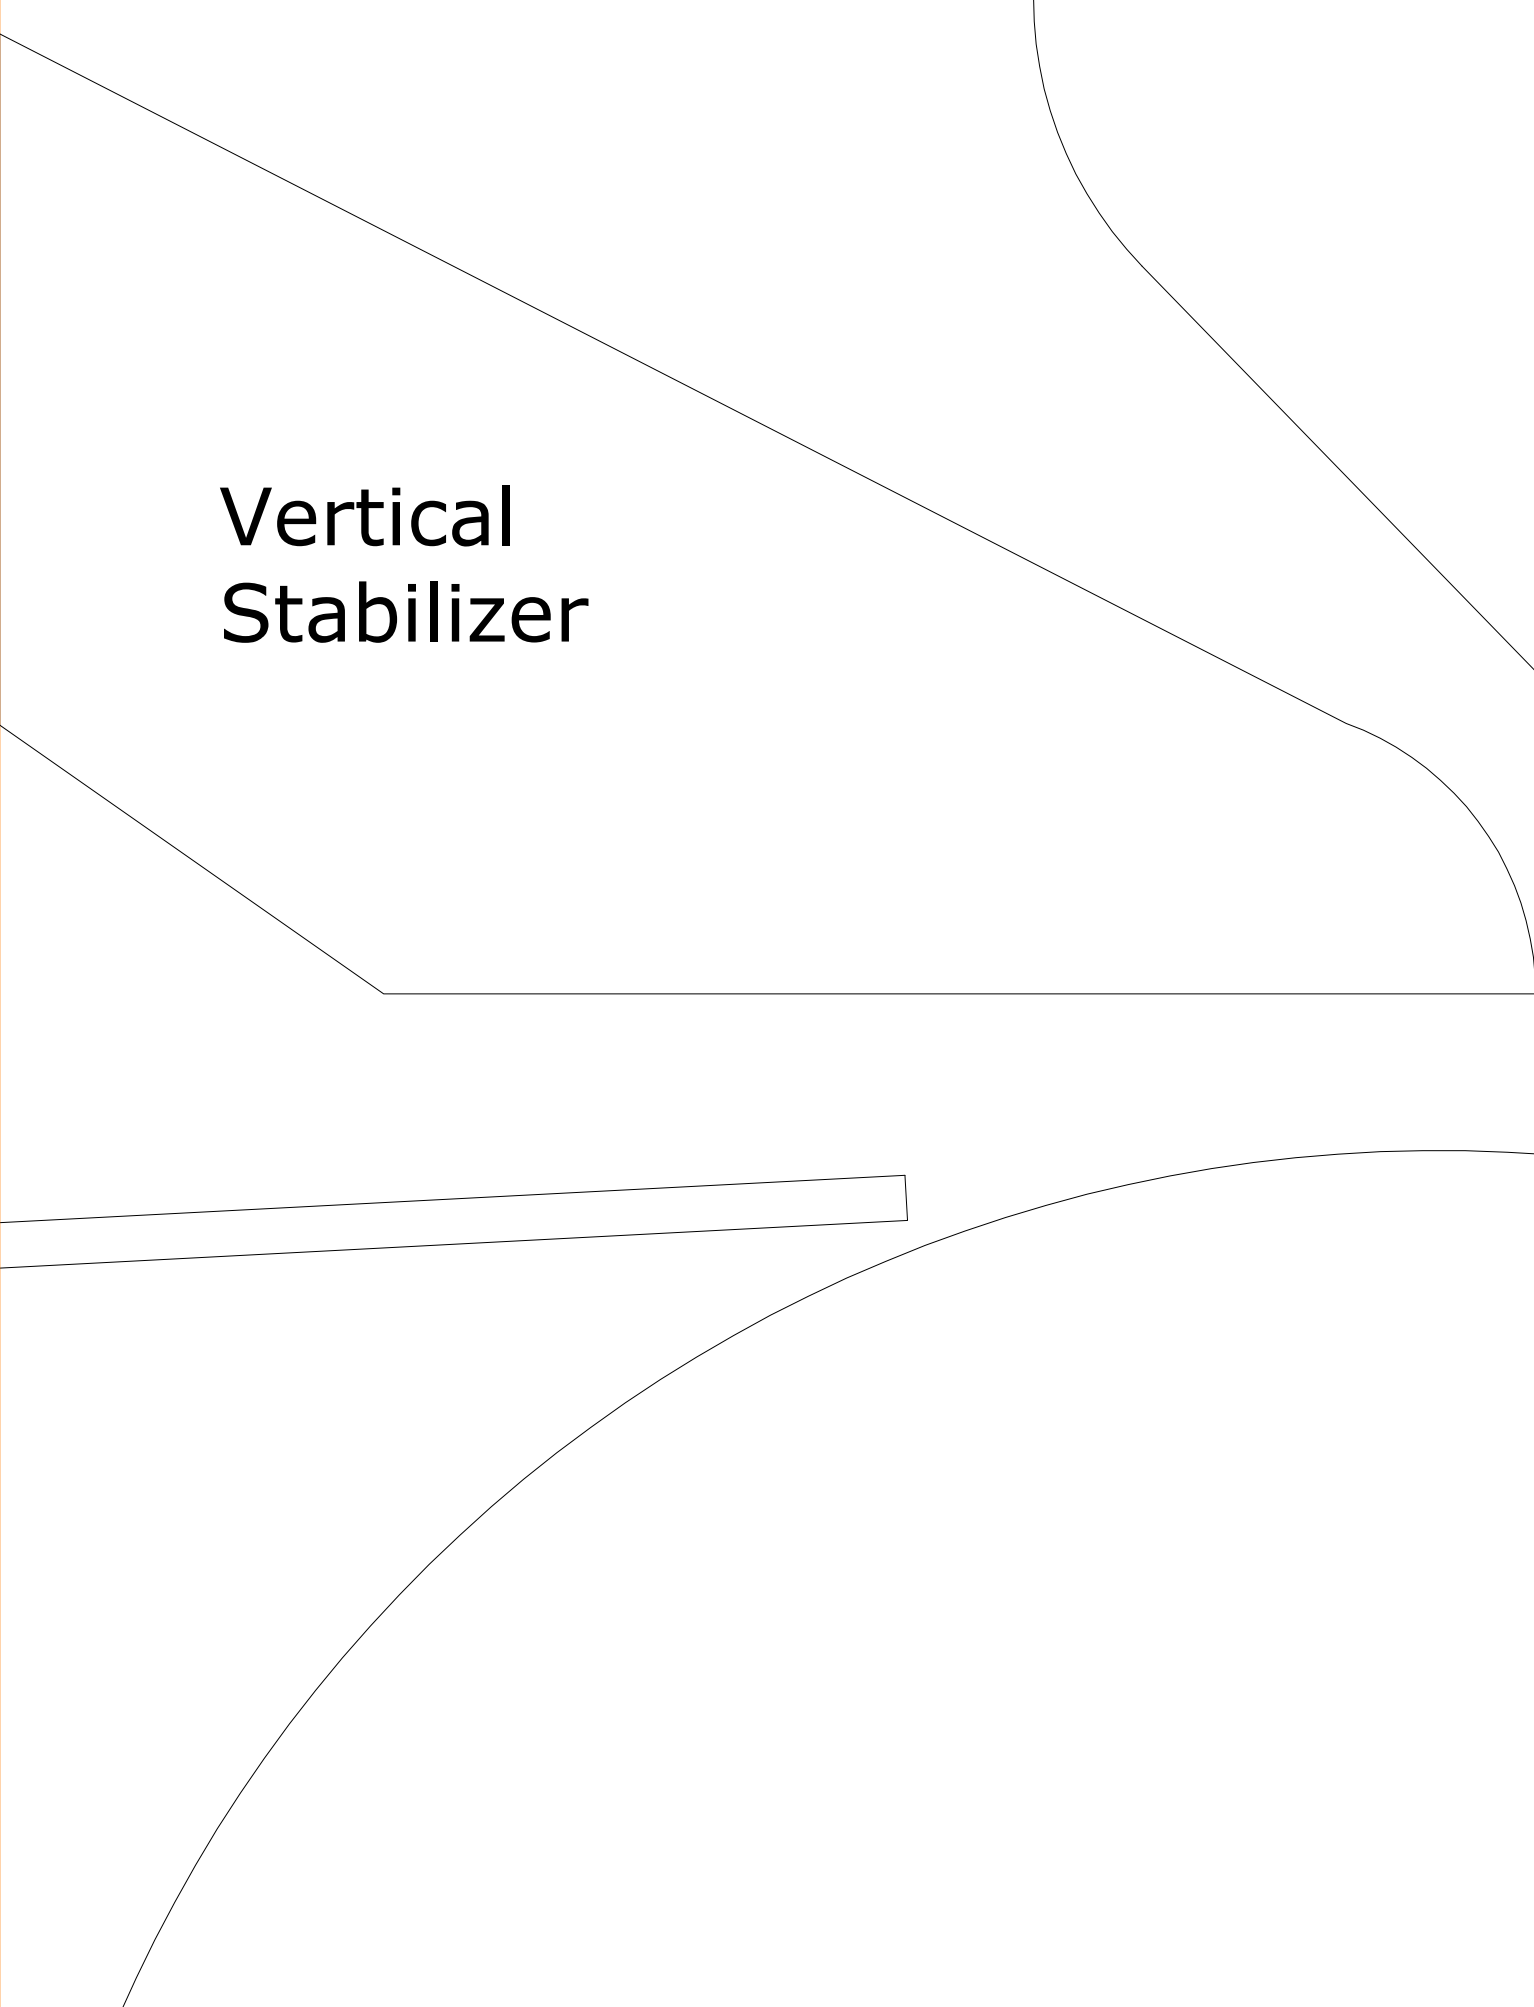

**Horizontal
Stabilizer**

"Wicked Witch of the West"

Designed by David Fuller

Copyright October 2006

THIS DRAWING MAY BE COPIED
FOR PERSONAL, NON-COMMERICAL
USE UP TO 3 TIMES.

Indicates location
of upper wing

Center of Gravity

Vertical Stabilizer

On half of lower wing

(Flip over on foam board
to make one piece wing.)

Witch fuselage

Lower wing slides into this slot.

Upper wing