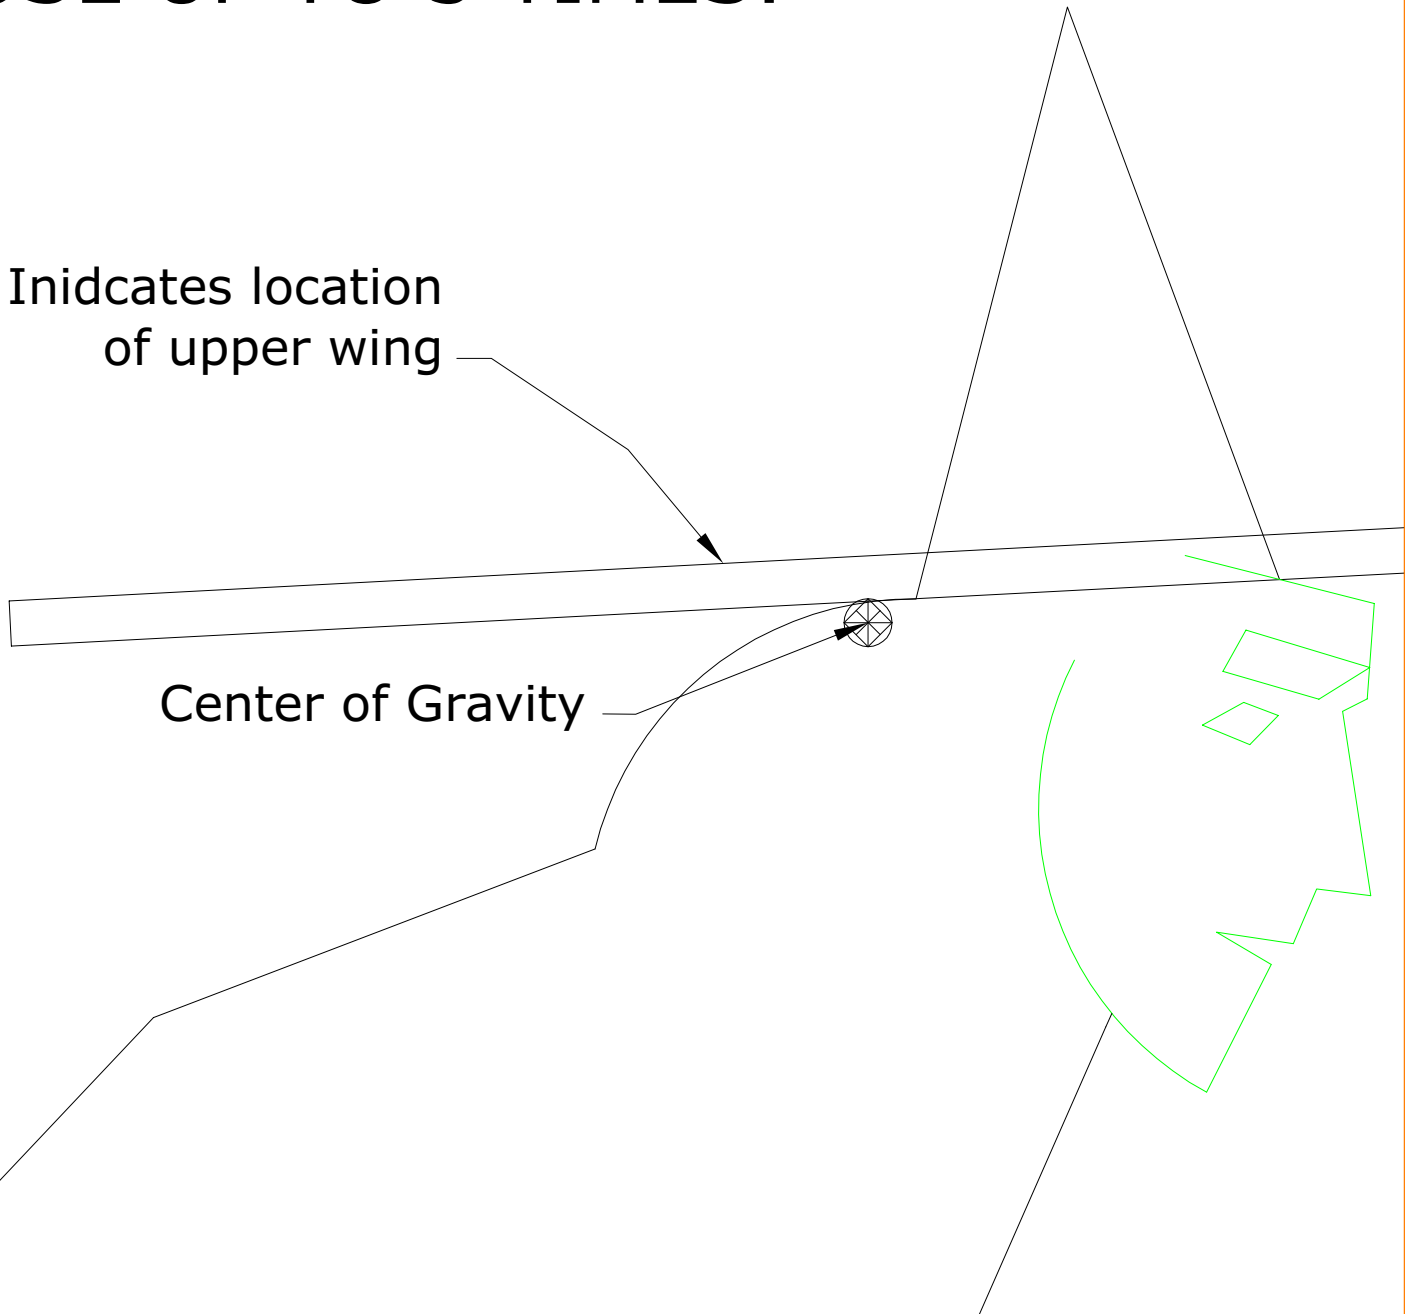

**Horizontal
Stabilizer**

"Wicked Witch of the West"

Designed by David Fuller

Copyright October 2006

THIS DRAWING MAY BE COPIED
FOR PERSONAL, NON-COMMERICAL
USE UP TO 3 TIMES.

Indicates location
of upper wing

Center of Gravity

Vertical Stabilizer

On half of lower wing

(Flip over on foam board
to make one piece wing.)

Witch fuselage

Lower wing slides into this slot.

Upper wing