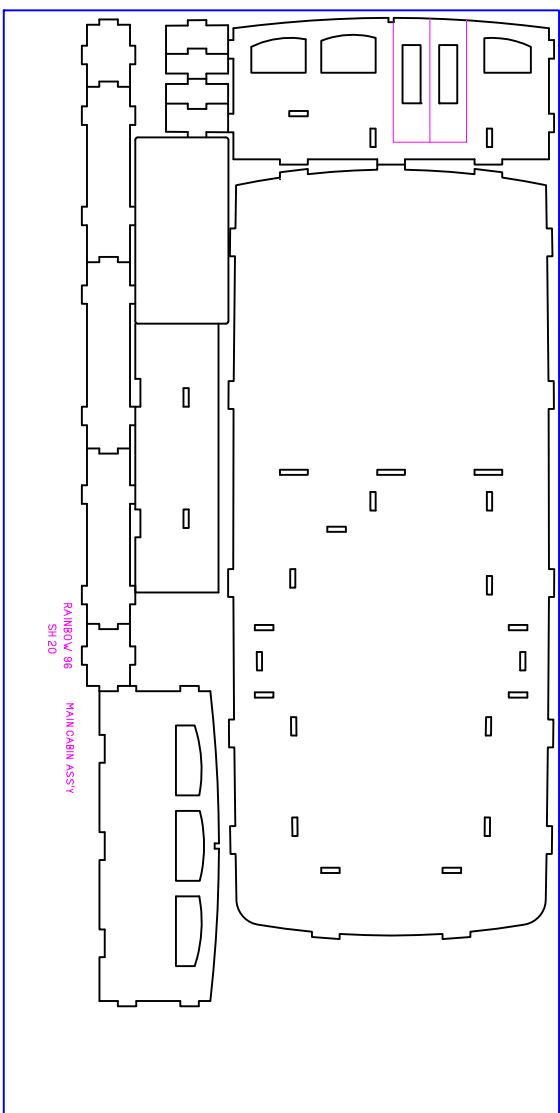

Rainbow with cabin deck (96")

Ply 1/8"

Ply 1/8"

Ply 1/8"

Ply 1/8"

Ply 1/16"

Printed paper