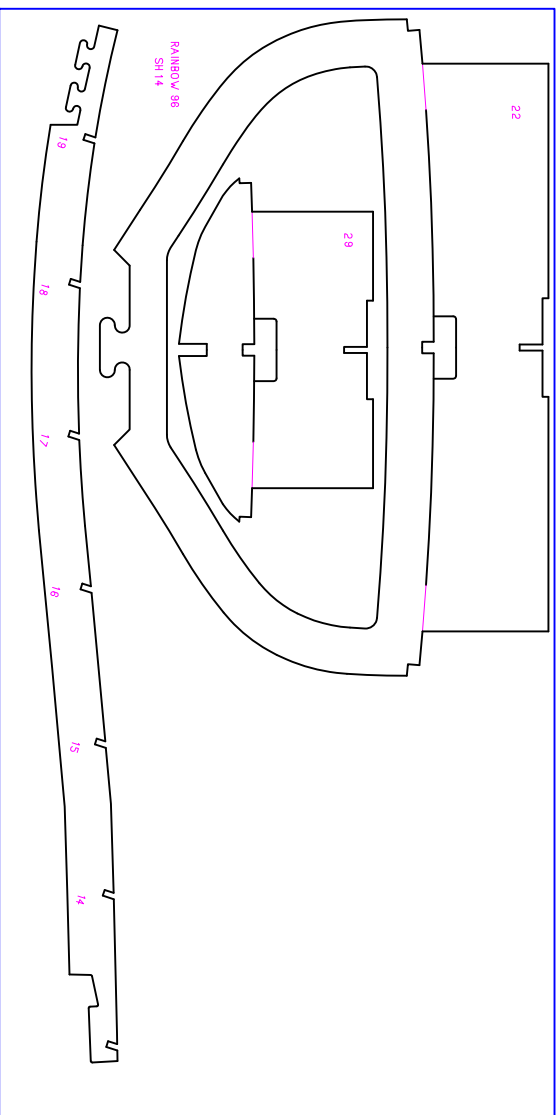

Rainbow with cabin deck (96")

Ply 1/8"

Ply 1/8"

Ply 1/8"

Ply 1/8"

Ply 1/16"

Printed paper