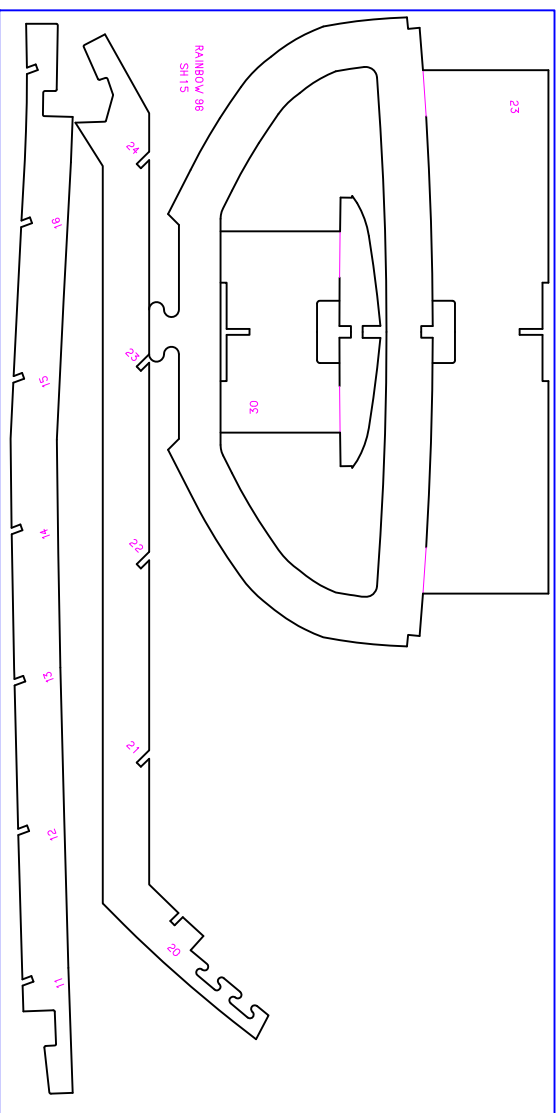

Rainbow with cabin deck (96")

Ply 1/8"

Ply 1/8"

Ply 1/8"

Ply 1/8"

Ply 1/16"

Printed paper