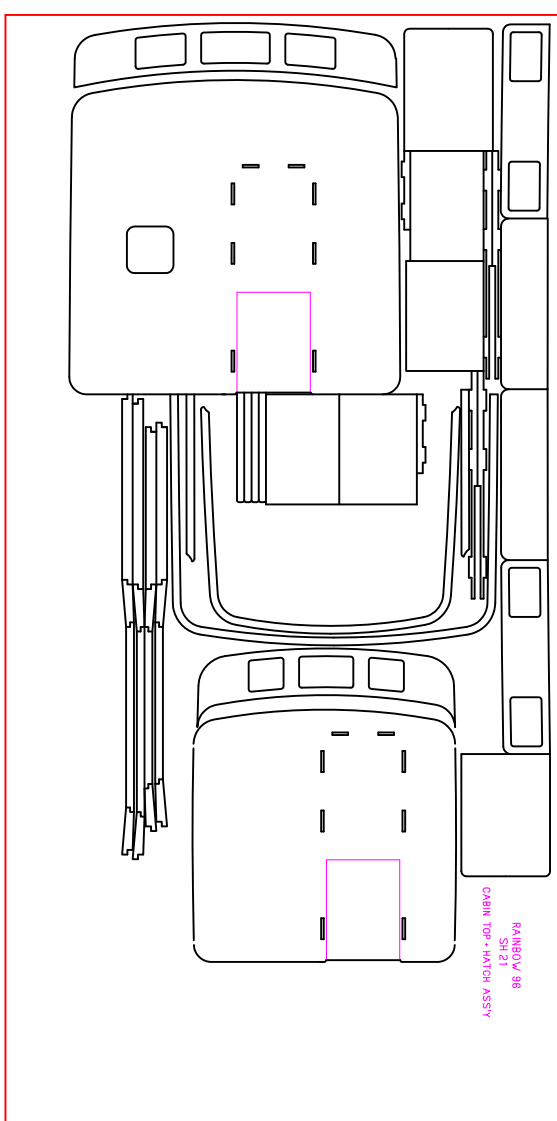

Rainbow with cabin deck (96")

Ply 1/8"

Ply 1/8"

Ply 1/8"

Ply 1/8"

Ply 1/16"

Printed paper